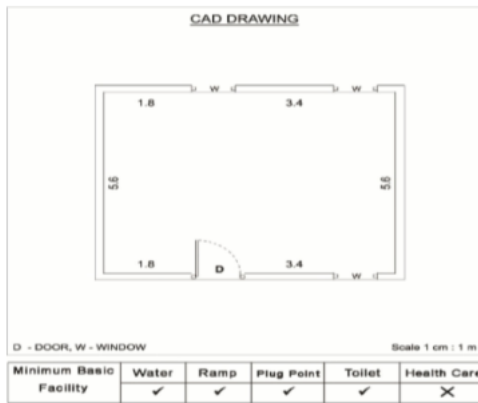

Nazri Naksha

Google Map View

Polling Station Building Front View

Polling Station Front View

Cad View

Key MAP View