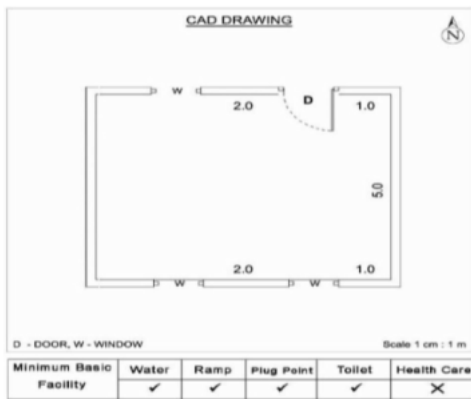

Nazri Naksha

Google Map View

Polling Station Building Front View

Polling Station Front View

Cad View

Key MAP View