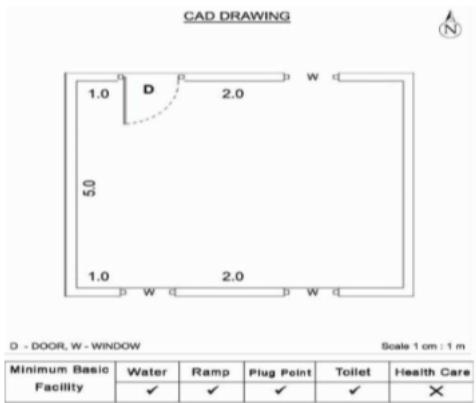

Nazri Naksha

Google Map View

Polling Station Building Front View

Polling Station Front View

Cad View

Key MAP View