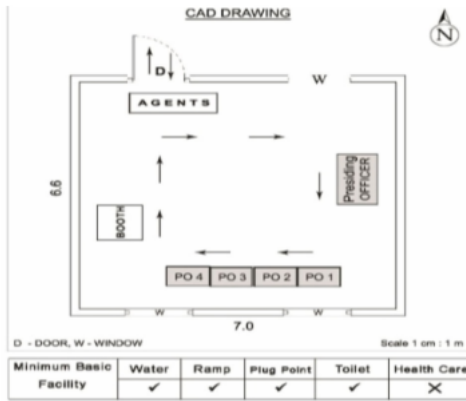

Nazri Naksha

Google Map View

Polling Station Building Front View

Polling Station Front View

Cad View

Key MAP View