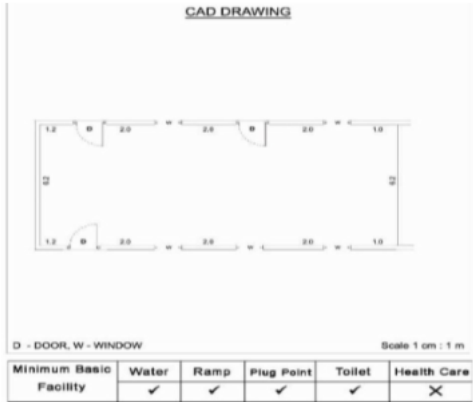

Nazri Naksha

Google Map View

Polling Station Building Front View

Polling Station Front View

Cad View

Key MAP View