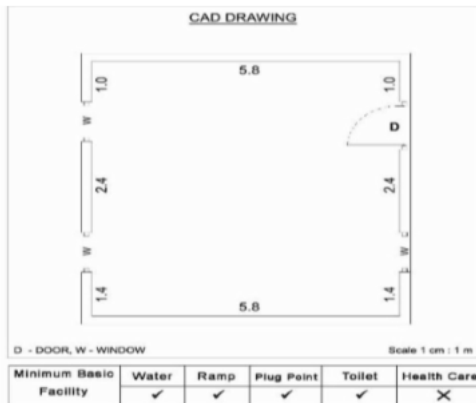

Nazri Naksha

Google Map View

Polling Station Building Front View

Polling Station Front View

Cad View

Key MAP View