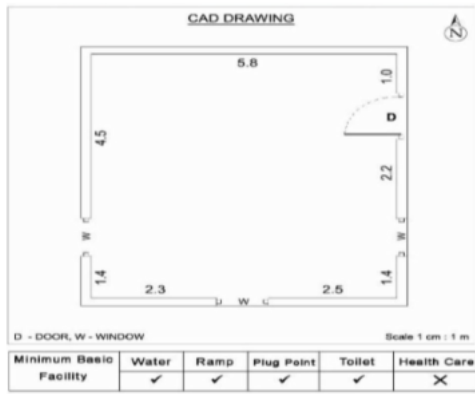

Nazri Naksha

Google Map View

Polling Station Building Front View

Polling Station Front View

Cad View

Key MAP View