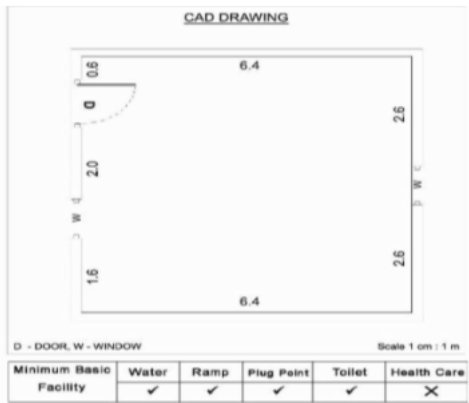

Nazri Naksha

Google Map View

Polling Station Building Front View

Polling Station Front View

Cad View

Key MAP View