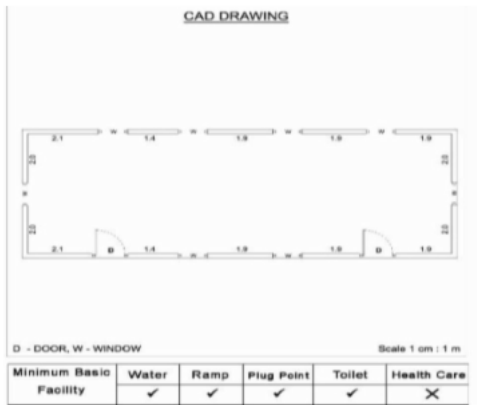

Nazri Naksha

Google Map View

Polling Station Building Front View

Polling Station Front View

Cad View

Key MAP View