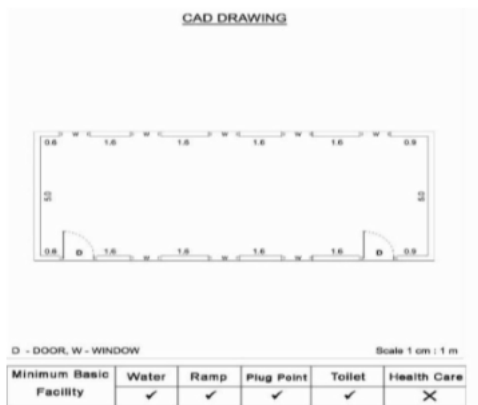

Nazri Naksha

Google Map View

Polling Station Building Front View

Polling Station Front View

Cad View

Key MAP View