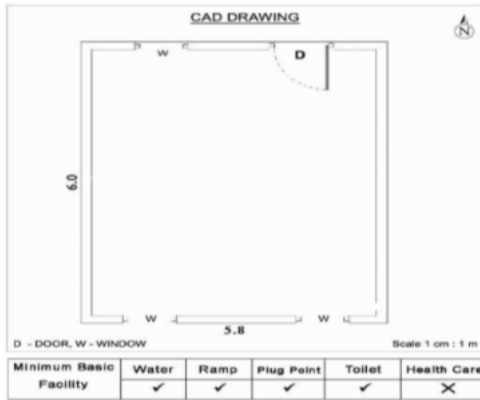

Nazri Naksha

Google Map View

Polling Station Building Front View

Polling Station Front View

Cad View

Key MAP View