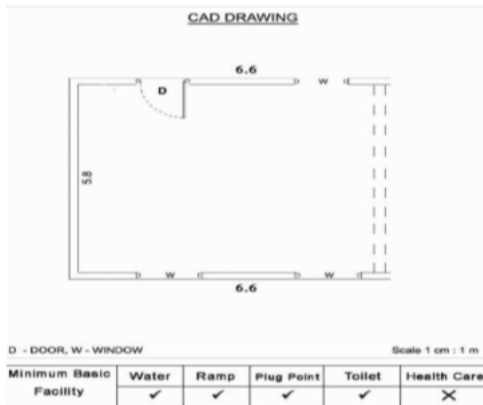

Nazri Naksha

Google Map View

Polling Station Building Front View

Polling Station Front View

Cad View

Key MAP View