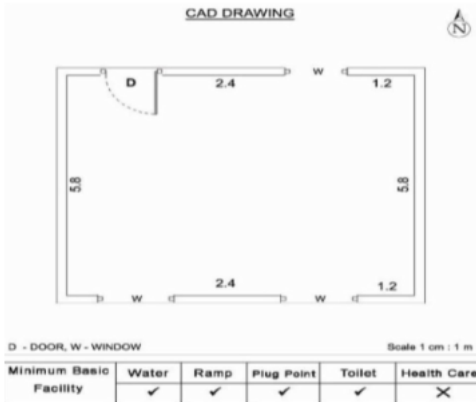

Nazri Naksha

Google Map View

Polling Station Building Front View

Polling Station Front View

Cad View

Key MAP View