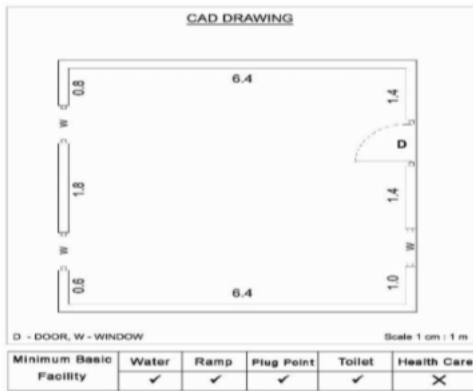

Nazri Naksha

Google Map View

Polling Station Building Front View

Polling Station Front View

Cad View

Key MAP View