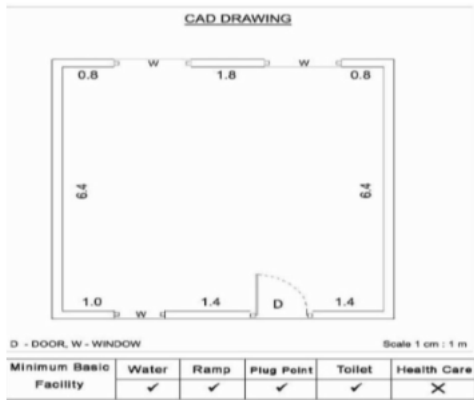

Nazri Naksha

Google Map View

Polling Station Building Front View

Polling Station Front View

Cad View

Key MAP View