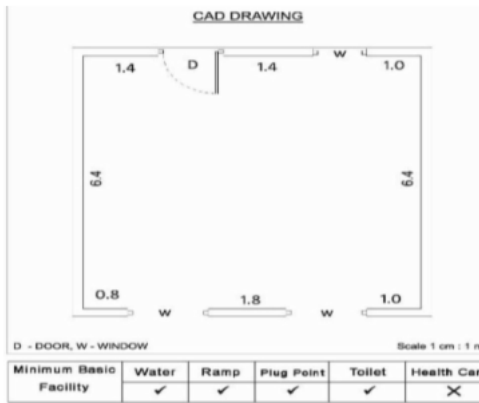

Nazri Naksha

Google Map View

Polling Station Building Front View

Polling Station Front View

Cad View

Key MAP View