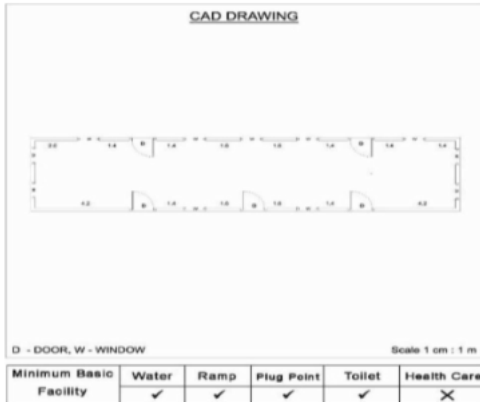

Nazri Naksha

Google Map View

Polling Station Building Front View

Polling Station Front View

Cad View

Key MAP View