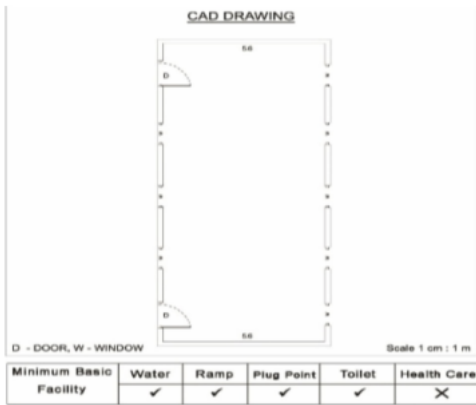

Nazri Naksha

Google Map View

Polling Station Building Front View

Polling Station Front View

Cad View

Key MAP View