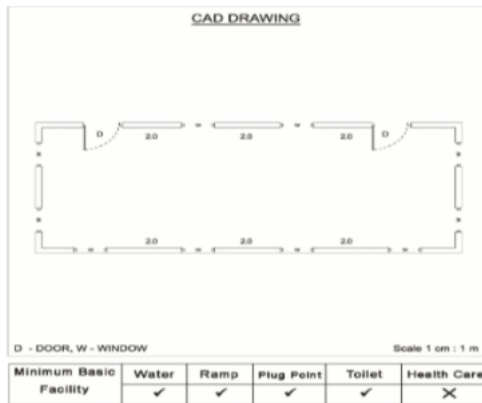

Nazri Naksha

Google Map View

Polling Station Building Front View

Polling Station Front View

Cad View

Key MAP View