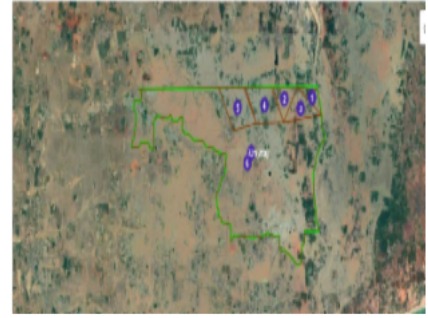

Nazri Naksha

Google Map View