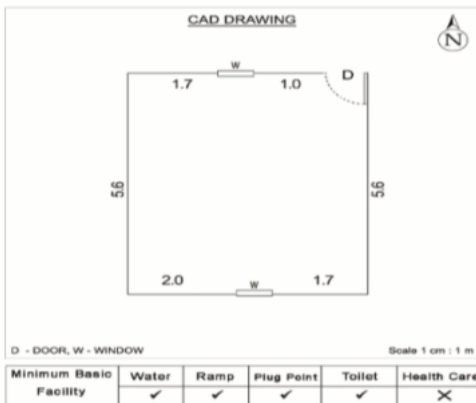

Nazri Naksha

Google Map View

Polling Station Building Front View

Polling Station Front View

Cad View

Key MAP View