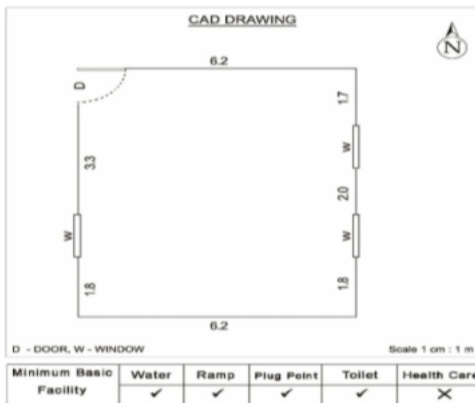

Nazri Naksha

Google Map View

Polling Station Building Front View

Polling Station Front View

Cad View

Key MAP View