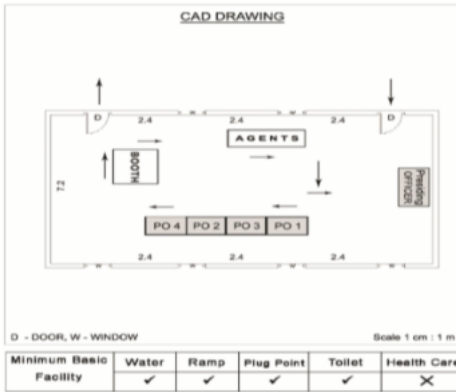

Nazri Naksha

Google Map View

Polling Station Building Front View

Polling Station Front View

Cad View

Key MAP View