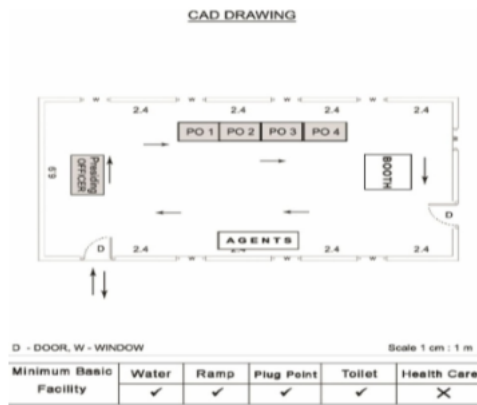

Nazri Naksha

Google Map View

Polling Station Building Front View

Polling Station Front View

Cad View

Key MAP View