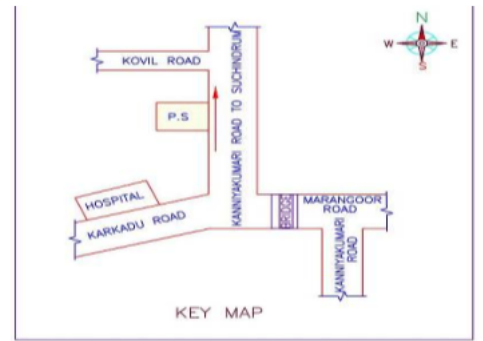

Cad View

Key MAP View

MINIMUM BASIC FACILITY (PLEASE ✓)	WATER ✓	RAMP ✓	PLUG POINTS ✓	TOILET ✓	HEALTH CARE ✓

- (a) Landmarks
- (b) RoadNames
- (c) TrafficFlow