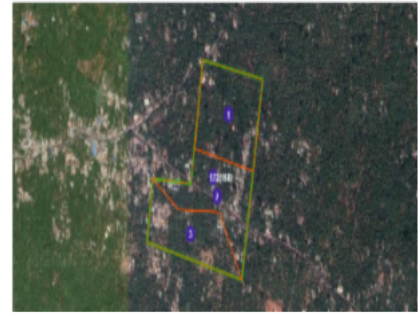

Nazri Naksha

Google Map View