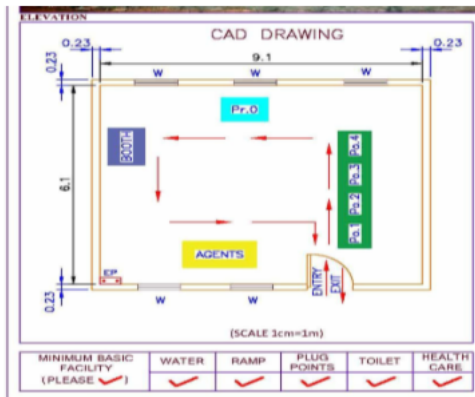

Nazri Naksha

Google Map View

Polling Station Building Front View

Polling Station Front View

Cad View

Key MAP View