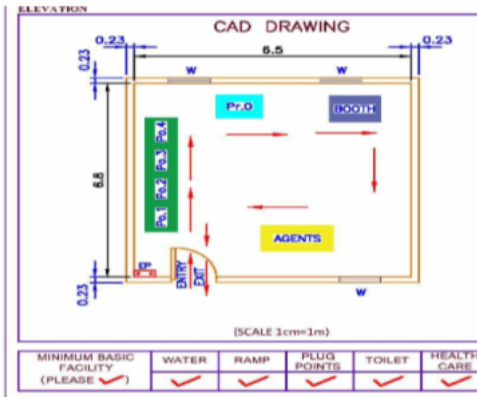

Nazri Naksha

Google Map View

Polling Station Building Front View

Polling Station Front View

Cad View

Key MAP View