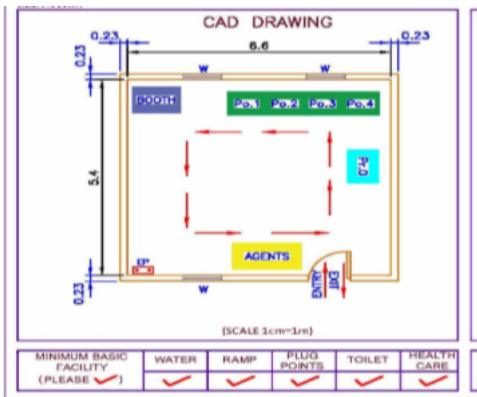

Nazri Naksha

Google Map View

Polling Station Building Front View

Polling Station Front View

Cad View

Key MAP View