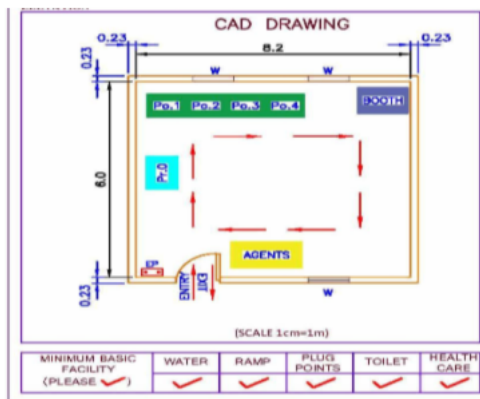

Nazri Naksha

Google Map View

Polling Station Building Front View

Polling Station Front View

Cad View

Key MAP View