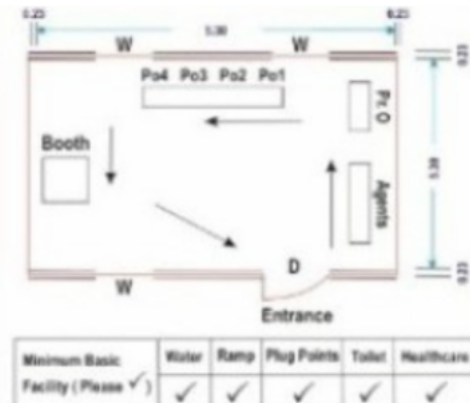

Nazri Naksha

Google Map View

Polling Station Building Front View

Polling Station Front View

Cad View

Key MAP View