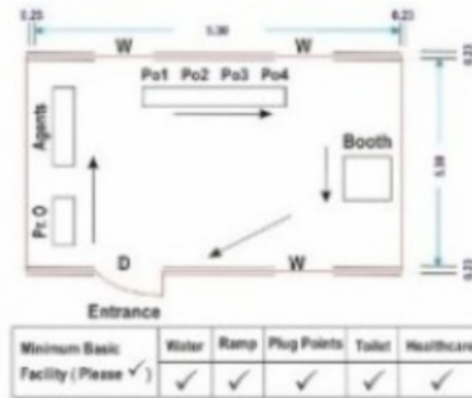

Nazri Naksha

Google Map View

Cad View