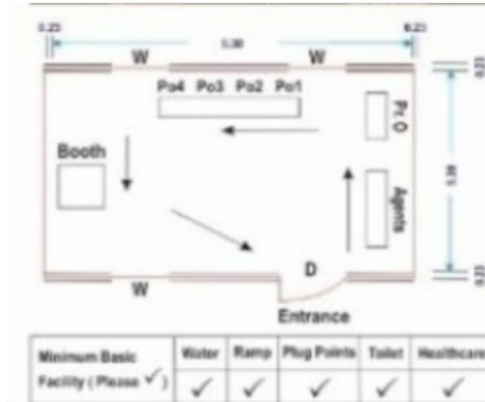

Nazri Naksha

Google Map View

Polling Station Building Front View

Polling Station Front View

Cad View

Key MAP View