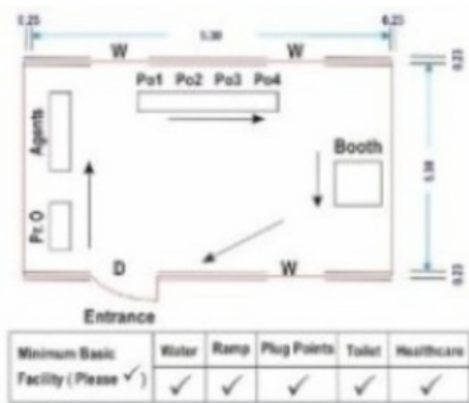

Nazri Naksha

Google Map View

Polling Station Building Front View

Polling Station Front View

Cad View

Key MAP View