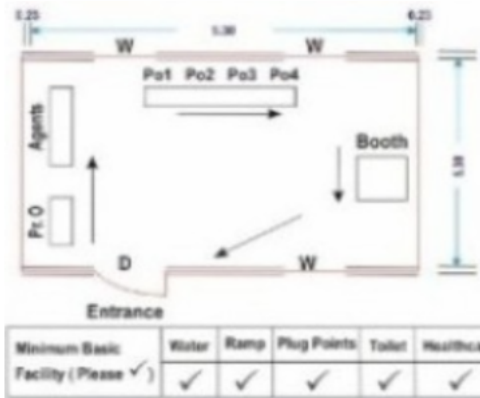

Nazri Naksha

Google Map View

Polling Station Building Front View

Polling Station Front View

Cad View

Key MAP View