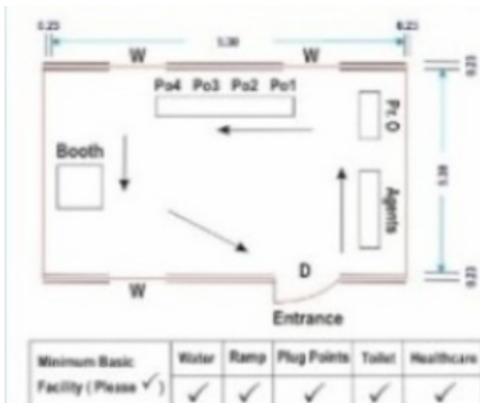

Nazri Naksha

Google Map View

Polling Station Building Front View

Polling Station Front View

Cad View

Key MAP View