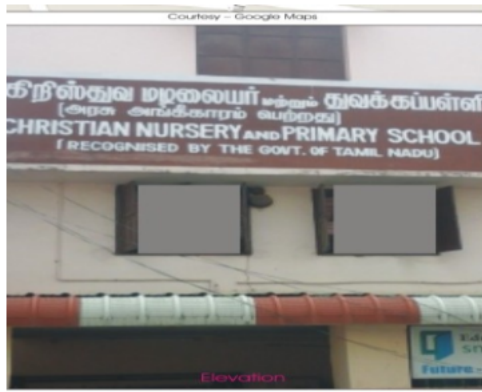

Polling Station Building Front View