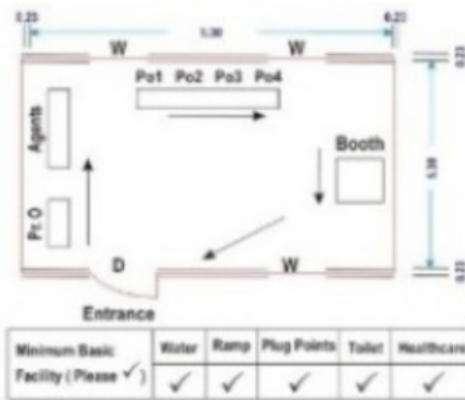

Nazri Naksha

Google Map View

Polling Station Building Front View

Polling Station Front View

Cad View

Key MAP View