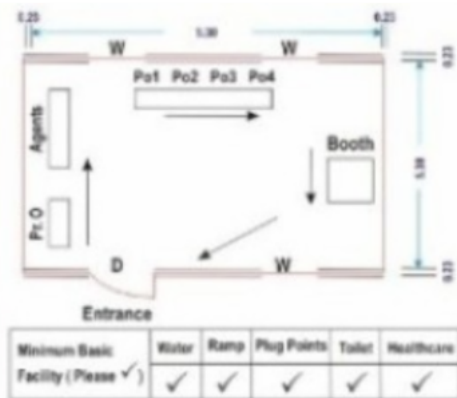

Nazri Naksha

Google Map View

Cad View