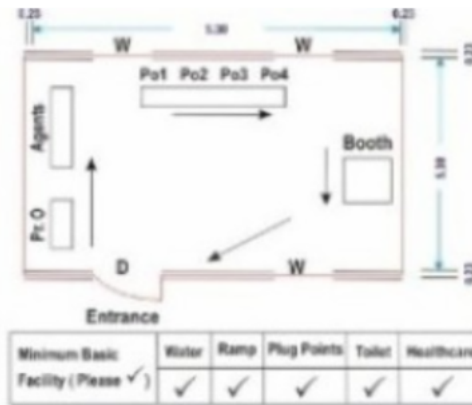

Nazri Naksha

Google Map View

Polling Station Building Front View

Polling Station Front View

Cad View

Key MAP View