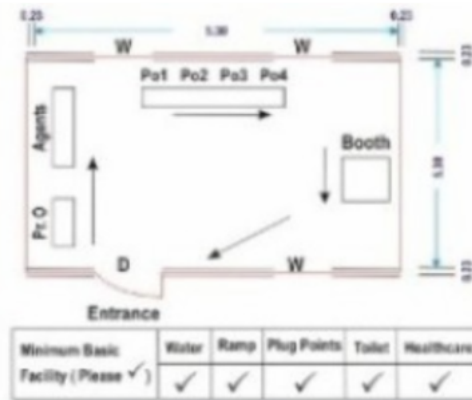

Nazri Naksha

Google Map View

Polling Station Building Front View

Polling Station Front View

Cad View

Key MAP View

- (a) Landmarks
- (b) Road Names
- (c) Traffic Flow