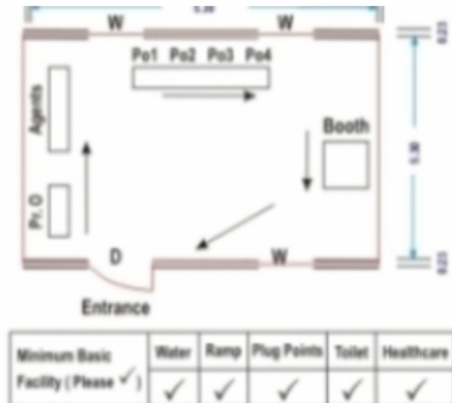

Nazri Naksha

Google Map View

Polling Station Building Front View

Polling Station Front View

Cad View

Key MAP View