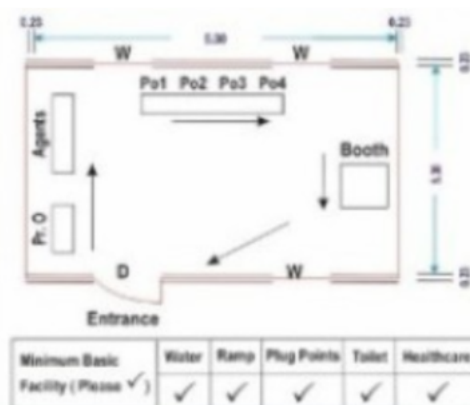

Nazri Naksha

Google Map View

Polling Station Building Front View

Polling Station Front View

Cad View

Key MAP View