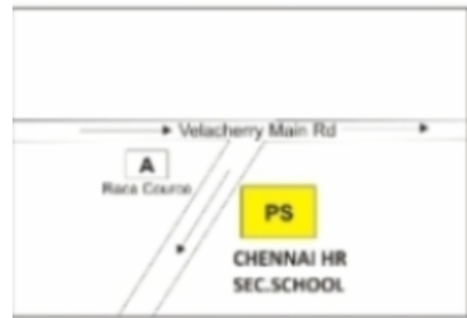

Key MAP View

- (a) Landmarks
- (b) Road Names
- (c) Traffic Flow