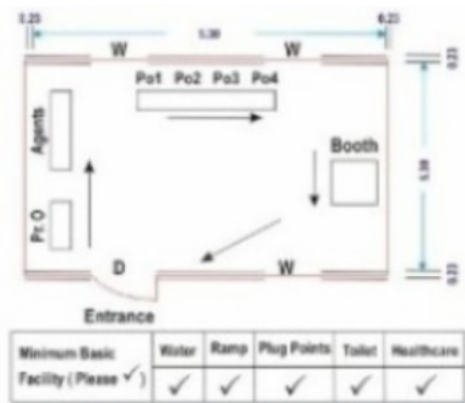

Nazri Naksha

Google Map View

Polling Station Building Front View

Polling Station Front View

Cad View

Key MAP View

- (a) Landmarks
- (b) Road Names
- (c) Traffic Flow