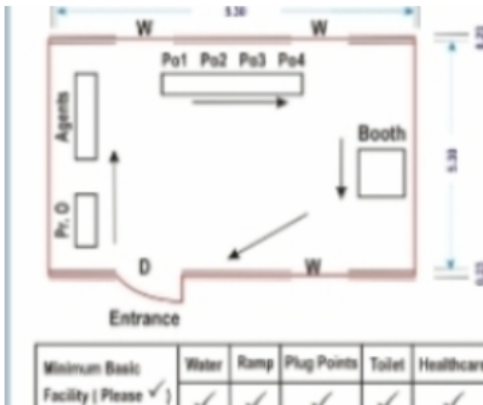

Nazri Naksha

Google Map View

Polling Station Building Front View

Polling Station Front View

Cad View

Key MAP View

a) Landmarks