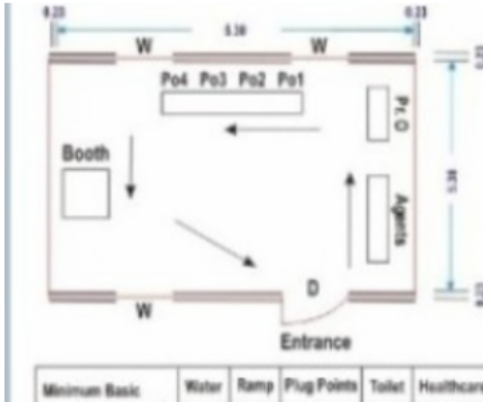

Nazri Naksha

Google Map View

Cad View