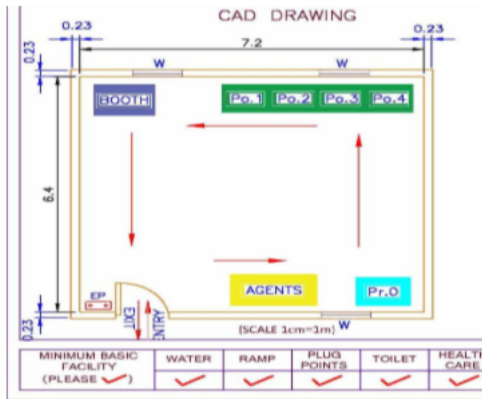

Nazri Naksha

Google Map View

Polling Station Building Front View

Polling Station Front View

Cad View

Key MAP View