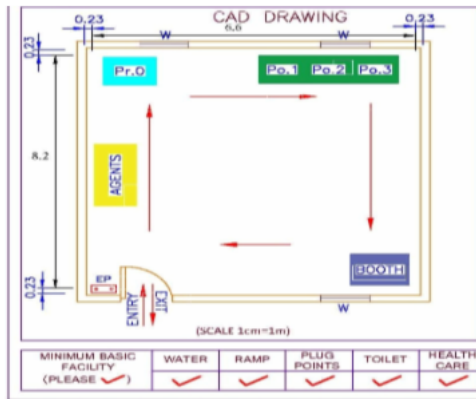

Nazri Naksha

Google Map View

Polling Station Building Front View

Polling Station Front View

Cad View

Key MAP View