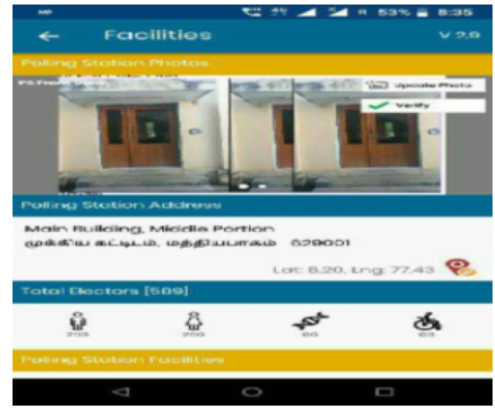

Polling Station Front View